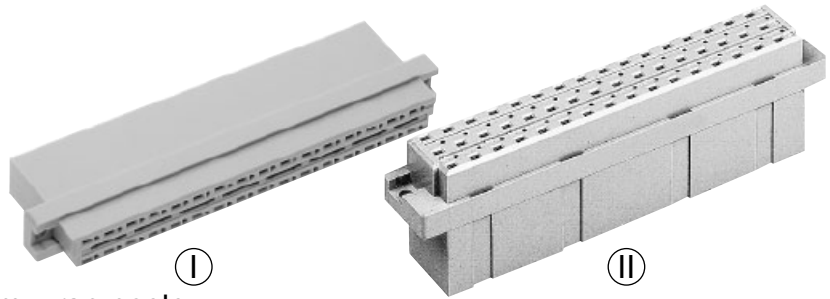

Piggyback connectors

Number of contacts

max. 48

Piggyback connectors for 1 x 1 mm wrap posts

Identification	Number of contacts	Part No.	Drawing	Dimensions in mm
Piggyback connector for crimp contacts Order contacts separately I	16	09 04 016 3201 ¹⁾		
	32	09 04 032 3215 ¹⁾		Reihe row a c Position position
	48	09 05 048 3204 ¹⁾		

DIN Power up to 6 A

¹⁾ Railway classification NFF 16-101, Smoke index: F1, Flammability class: I2