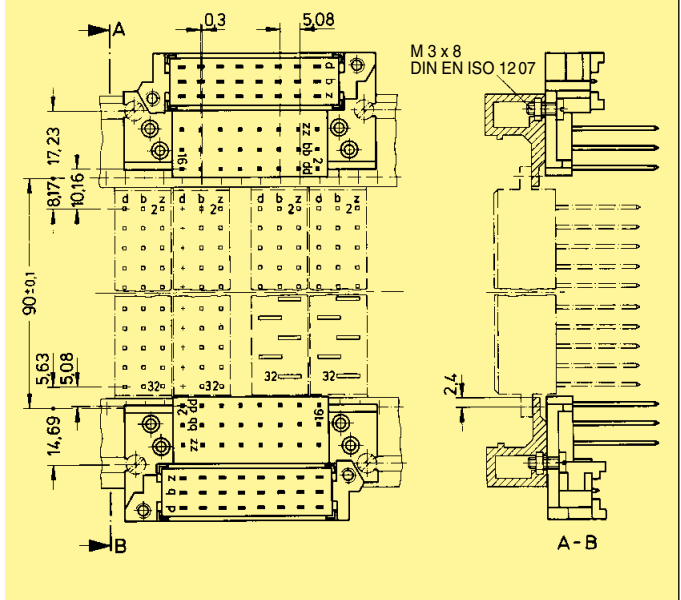

Number of contacts

max. 24

Interface connector U

Identification	Number of contacts	Part No.	Drawing	Dimensions in mm
----------------	--------------------	----------	---------	------------------

Interface connector U
with wrap posts
1 x 1 mm

24

Performance level 1
acc. to IEC 60 603-2
09 26 024 2981¹⁾

Mounting example

DIN Power
up to 6 A

03
45

¹⁾ Railway classification NFF 16-101, Smoke index: F1, Flammability class: I2