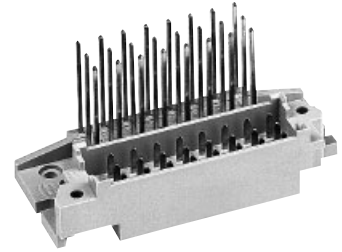

Number of contacts

max. 24

Interface connector U

Identification	Number of contacts	Part No.	Drawing	Dimensions in mm
----------------	--------------------	----------	---------	------------------

Interface connector U
with wrap posts
1 x 1 mm

24

Performance level 1
acc. to IEC 60 603-2
09 26 024 2981¹⁾

Mounting example

DIN Power
up to 6 A

03
45

¹⁾ Railway classification NFF 16-101, Smoke index: F1, Flammability class: I2