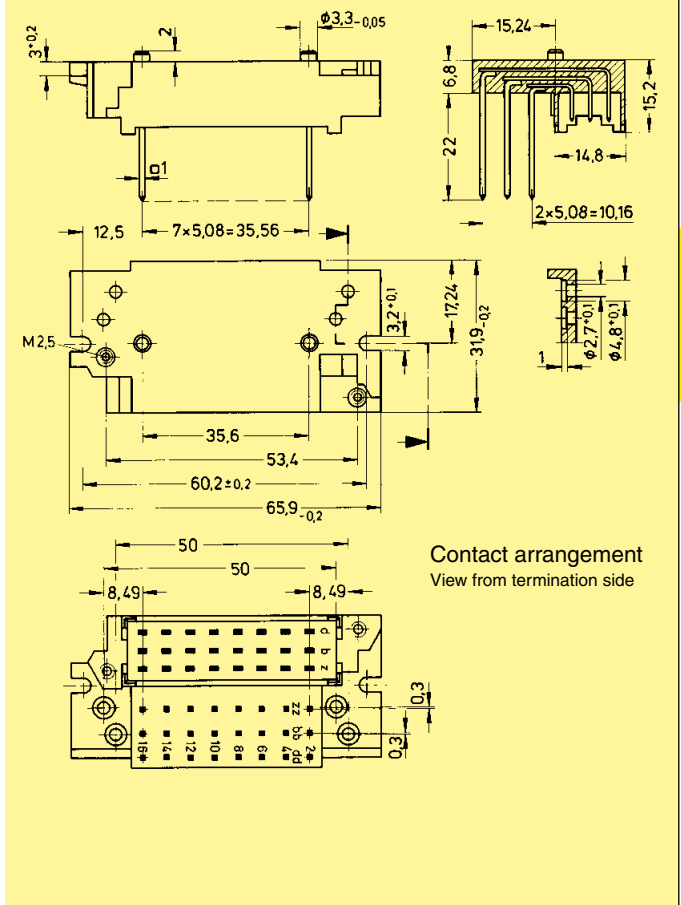

Number of contacts

max. 24

Interface connector U

Identification	Number of contacts	Part No.	Drawing	Dimensions in mm
----------------	--------------------	----------	---------	------------------

Interface connector U
with wrap posts
1 x 1 mm

24

Performance level 1
acc. to IEC 60 603-2
09 26 024 2981¹⁾

Mounting example

DIN Power
up to 6 A

03
45

¹⁾ Railway classification NFF 16-101, Smoke index: F1, Flammability class: I2