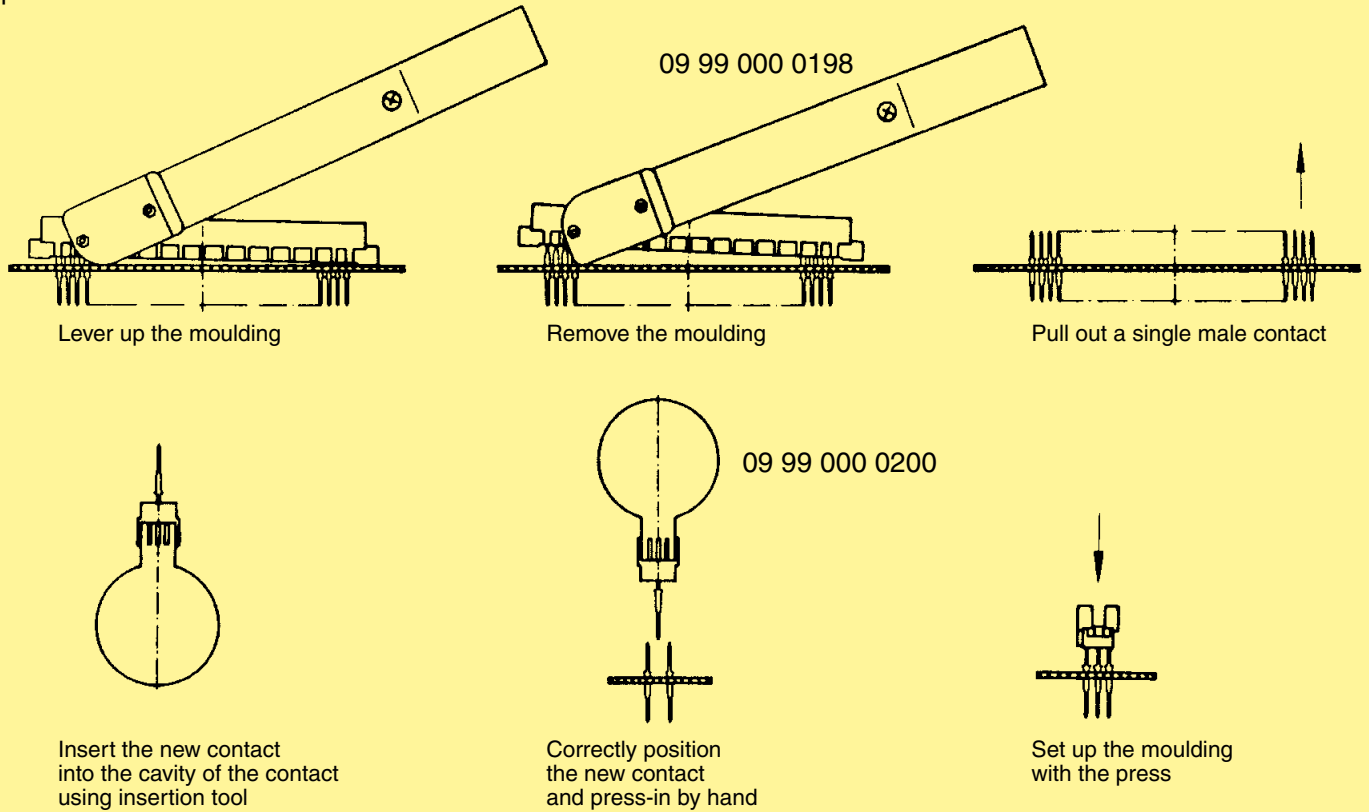

## Replacement of single male press-in contacts

## Replacement of complete press-in connectors

1) Termination support (see page 30.07)

2) for 17 mm wrap posts two termination supports are recommended