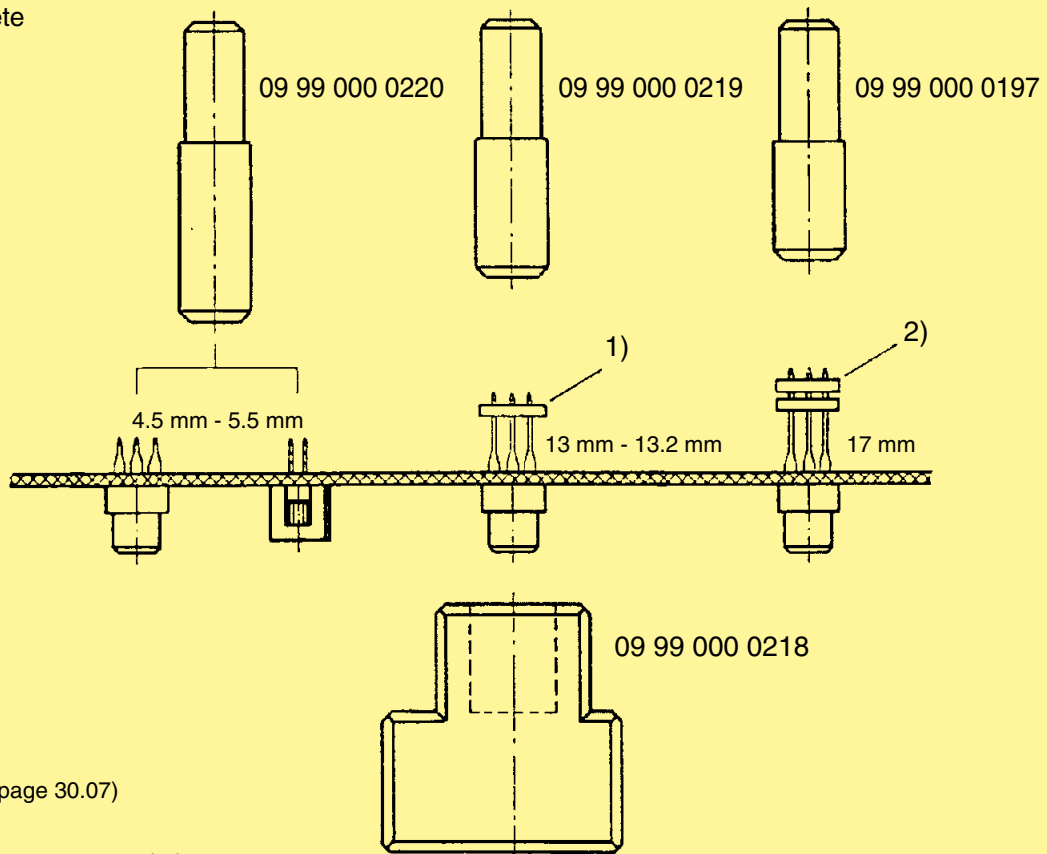

## Replacement of single male press-in contacts

## Replacement of complete press-in connectors

1) Termination support (see page 30.07)

2) for 17 mm wrap posts two termination supports are recommended