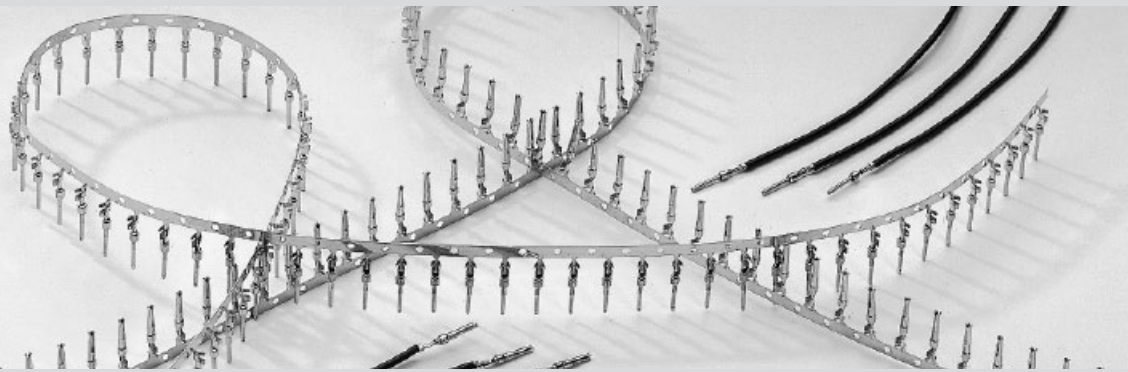

Crimp contacts for high density connectors

Identification

Drawing

Dimensions in mm

Male contacts

wire gauge AWG 26-24

Female contacts

wire gauge AWG 26-24