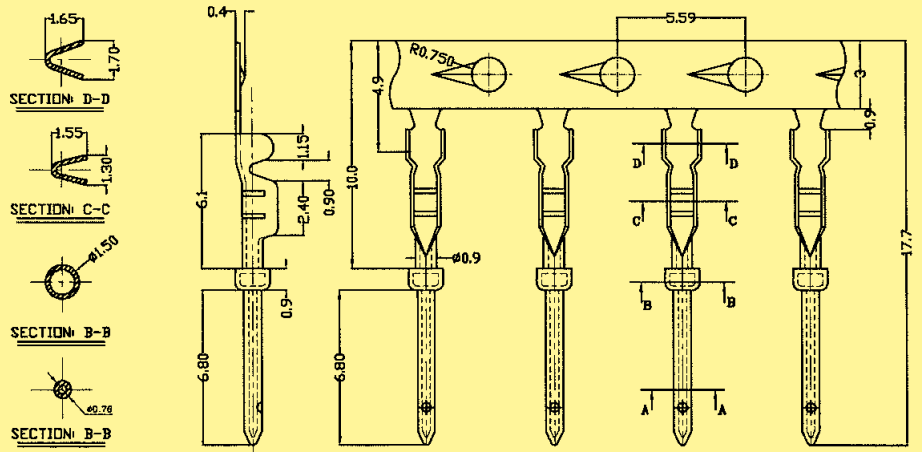

Crimp contacts for high density connectors

Identification

Drawing

Dimensions in mm

Male contacts

wire gauge AWG 26-24

Female contacts

wire gauge AWG 26-24