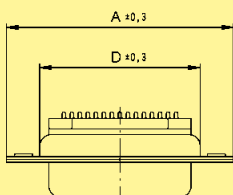

Number of contacts

9-37

Solder buckets, through hole

Identification	No. of contacts	Part No.	
		male connectors	female connectors
Connectors with ferrite-filter	9	09 64 121 7800	09 64 111 7800
	15	09 64 221 7800	09 64 211 7800
	25	09 64 321 7800	09 64 311 7800
	37	09 64 421 7800	09 64 411 7800

Male connector

No. of contacts	A	B ₁	B ₂	C	D
9	30.8	16.92	16.3	25.0	19.2
15	39.2	25.25	24.6	33.3	27.7
25	53.1	38.96	38.3	47.1	41.1
37	69.4	55.42	54.8	63.5	57.3

Female connector

Dimensions in mm