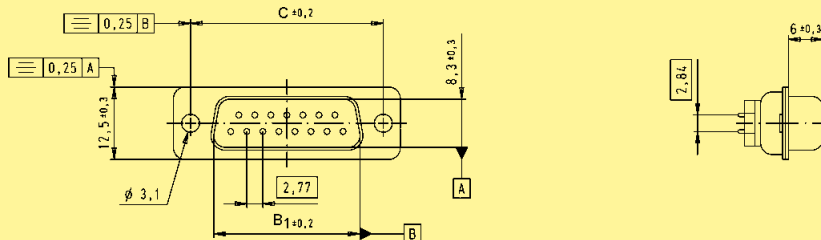

Number of contacts

9-37

Solder buckets, through hole

Identification	No. of contacts	Part No.	
		male connectors	female connectors
Connectors with ferrite-filter	9	09 64 121 7800	09 64 111 7800
	15	09 64 221 7800	09 64 211 7800
	25	09 64 321 7800	09 64 311 7800
	37	09 64 421 7800	09 64 411 7800

Male connector

No. of contacts	A	B ₁	B ₂	C	D
9	30.8	16.92	16.3	25.0	19.2
15	39.2	25.25	24.6	33.3	27.7
25	53.1	38.96	38.3	47.1	41.1
37	69.4	55.42	54.8	63.5	57.3

Female connector

Dimensions in mm