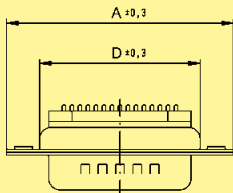

Number of contacts

9-37

Solder buckets, through hole

Identification	No. of contacts	Part No.	
		male connectors	female connectors
Connectors with ferrite-filter	9	09 64 121 7800	09 64 111 7800
	15	09 64 221 7800	09 64 211 7800
	25	09 64 321 7800	09 64 311 7800
	37	09 64 421 7800	09 64 411 7800

Male connector

No. of contacts	A	B ₁	B ₂	C	D
9	30.8	16.92	16.3	25.0	19.2
15	39.2	25.25	24.6	33.3	27.7
25	53.1	38.96	38.3	47.1	41.1
37	69.4	55.42	54.8	63.5	57.3

Female connector

Dimensions in mm