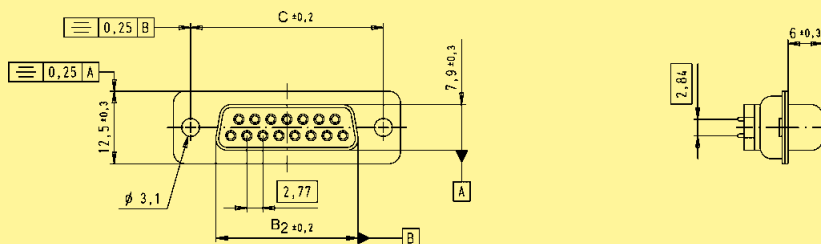

Number of contacts

9-37

Solder buckets, through hole

Identification	No. of contacts	Part No.	
		male connectors	female connectors
Connectors with ferrite-filter	9	09 64 121 7800	09 64 111 7800
	15	09 64 221 7800	09 64 211 7800
	25	09 64 321 7800	09 64 311 7800
	37	09 64 421 7800	09 64 411 7800

Male connector

No. of contacts	A	B ₁	B ₂	C	D
9	30.8	16.92	16.3	25.0	19.2
15	39.2	25.25	24.6	33.3	27.7
25	53.1	38.96	38.3	47.1	41.1
37	69.4	55.42	54.8	63.5	57.3

Female connector

Dimensions in mm