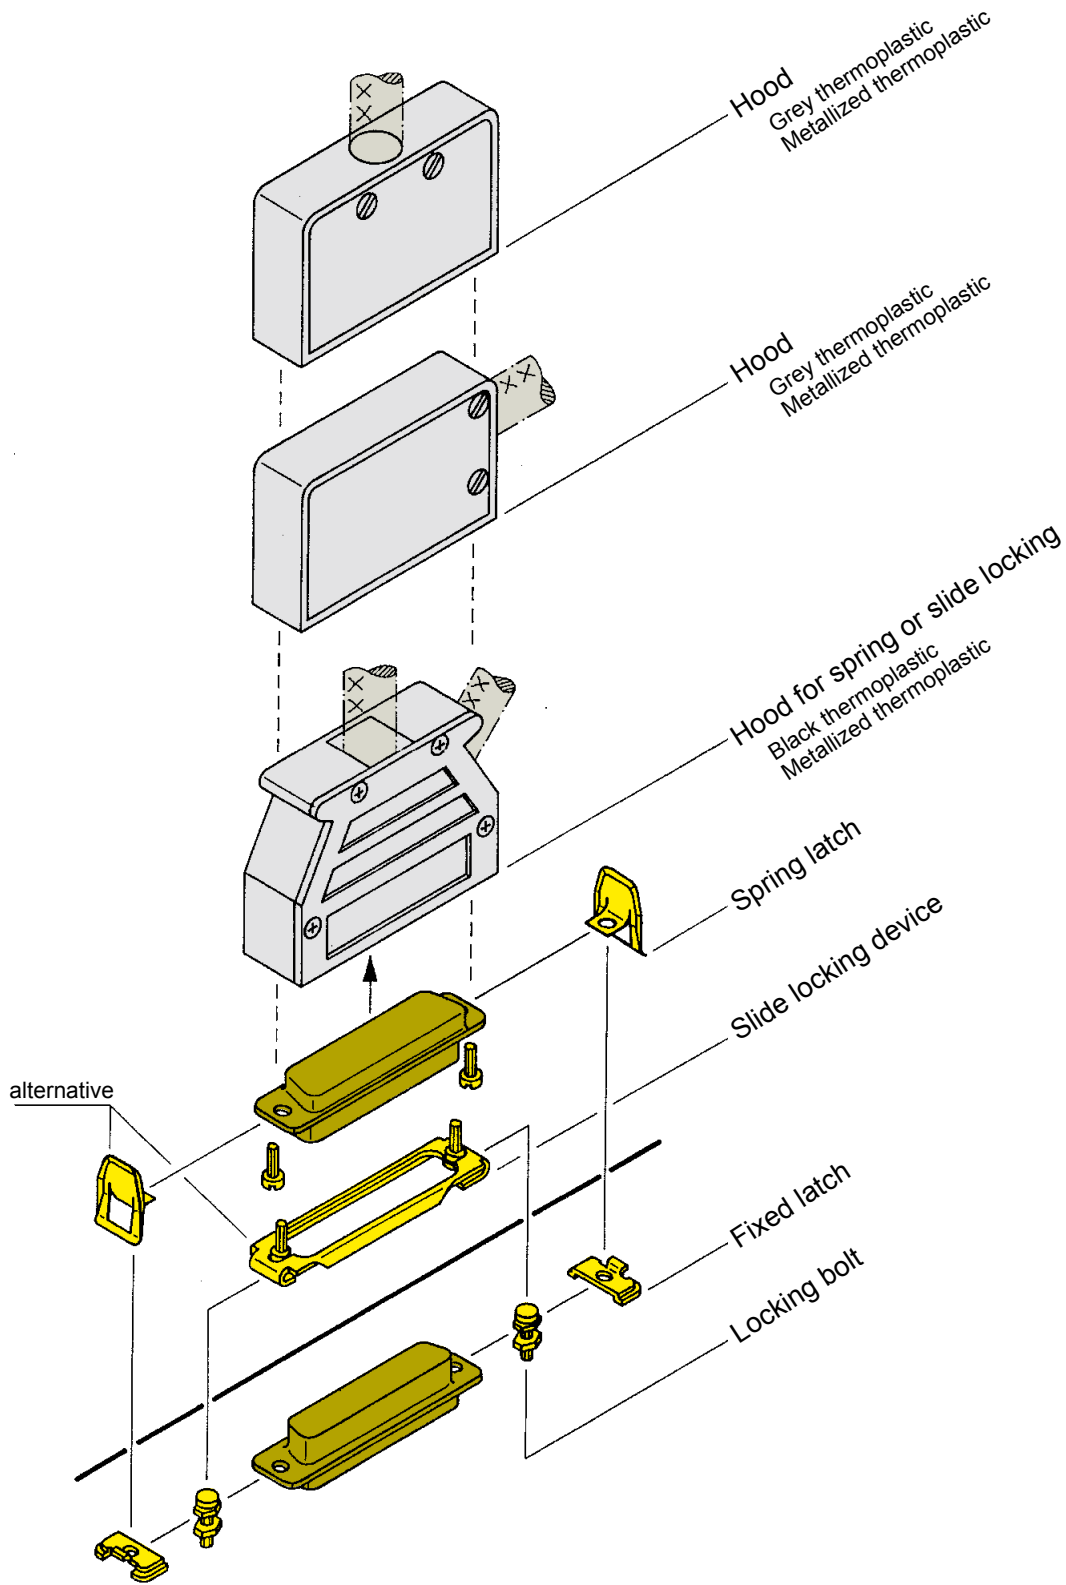

Connector hoods for spring or slide locking

D-Sub - H