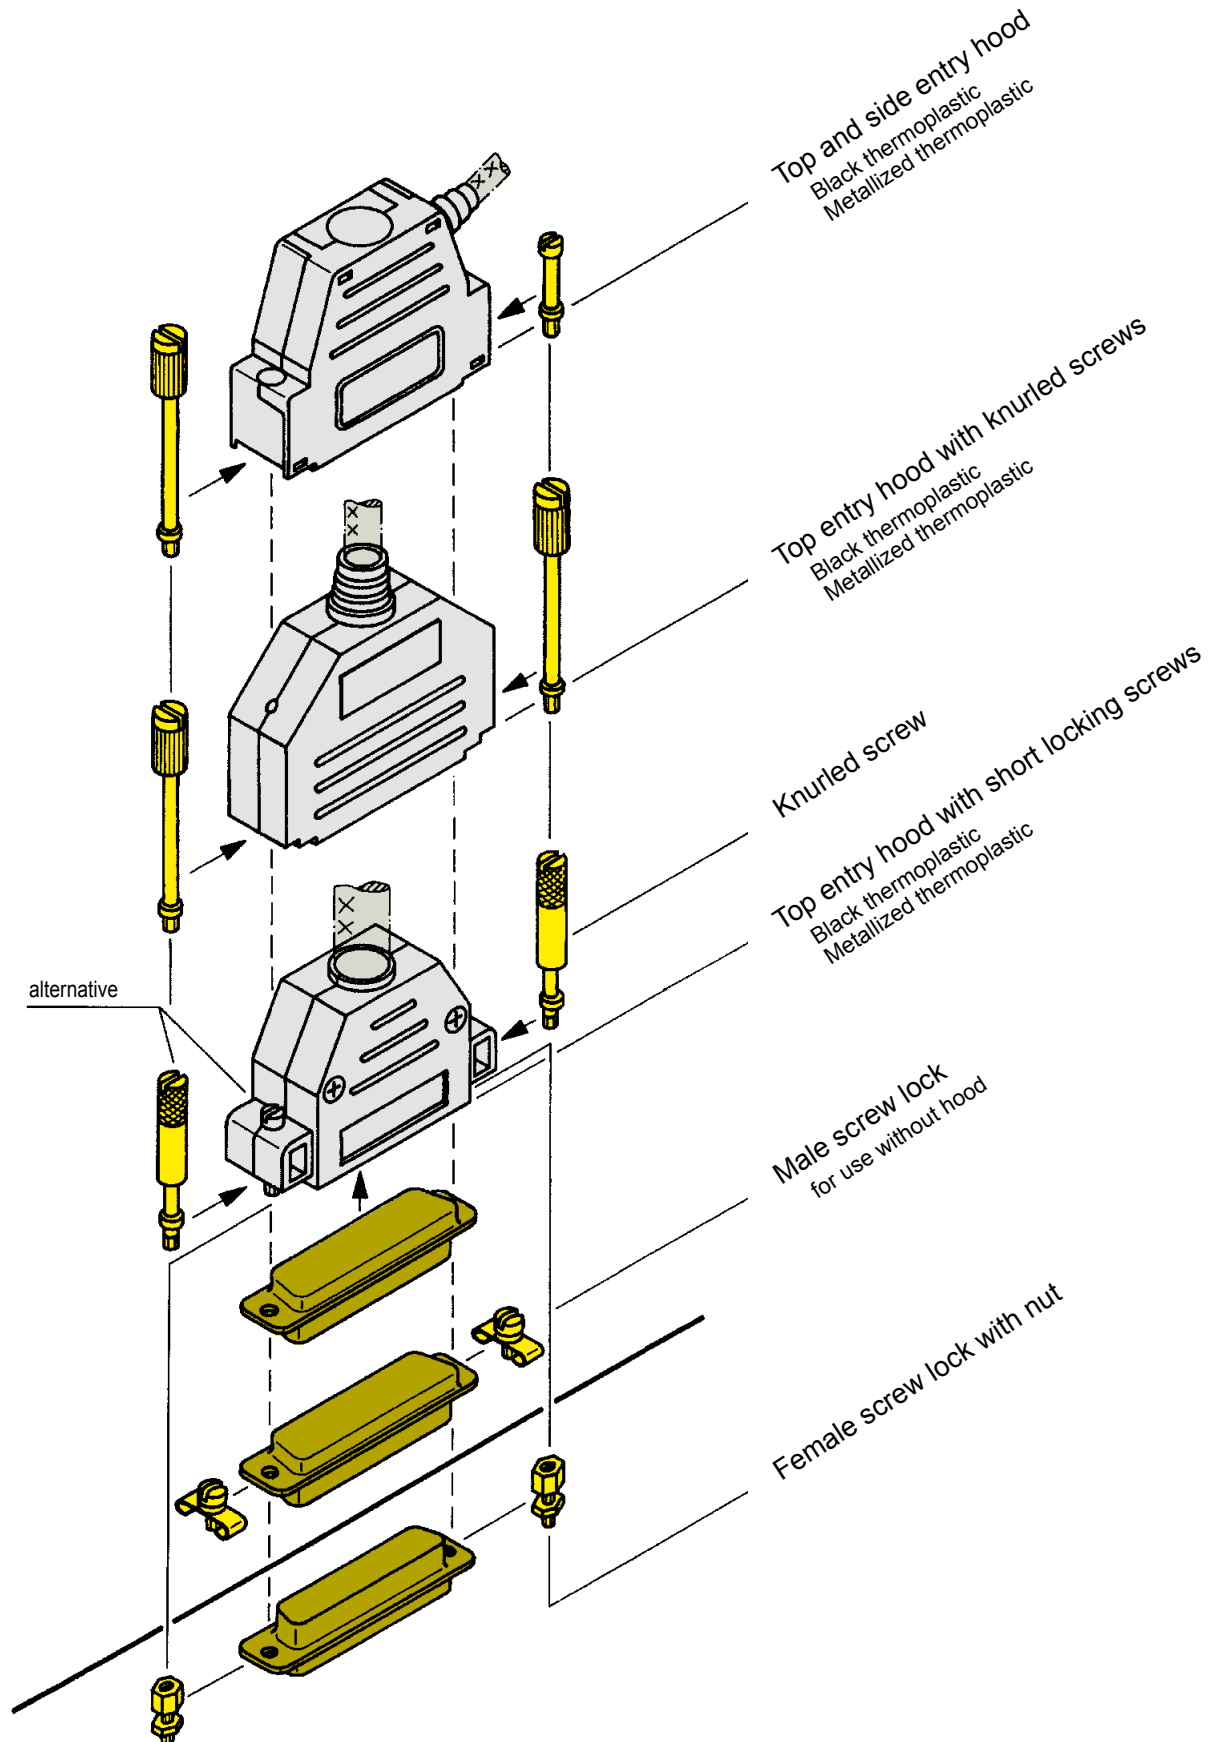

Connector hoods for screw locking

D-Sub - H